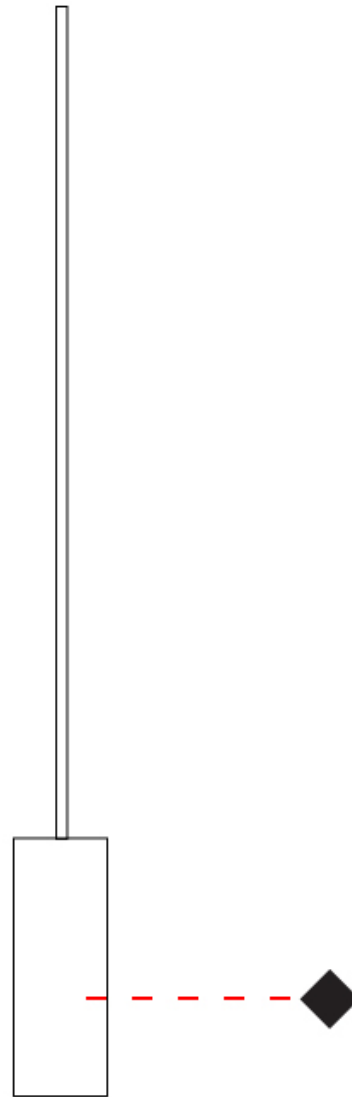

DO NOT DISTURB SUSPENSION

D131053-

PROJECT _____

TYPE _____

SPECIFIER _____

QUANTITY _____

DATE _____

D